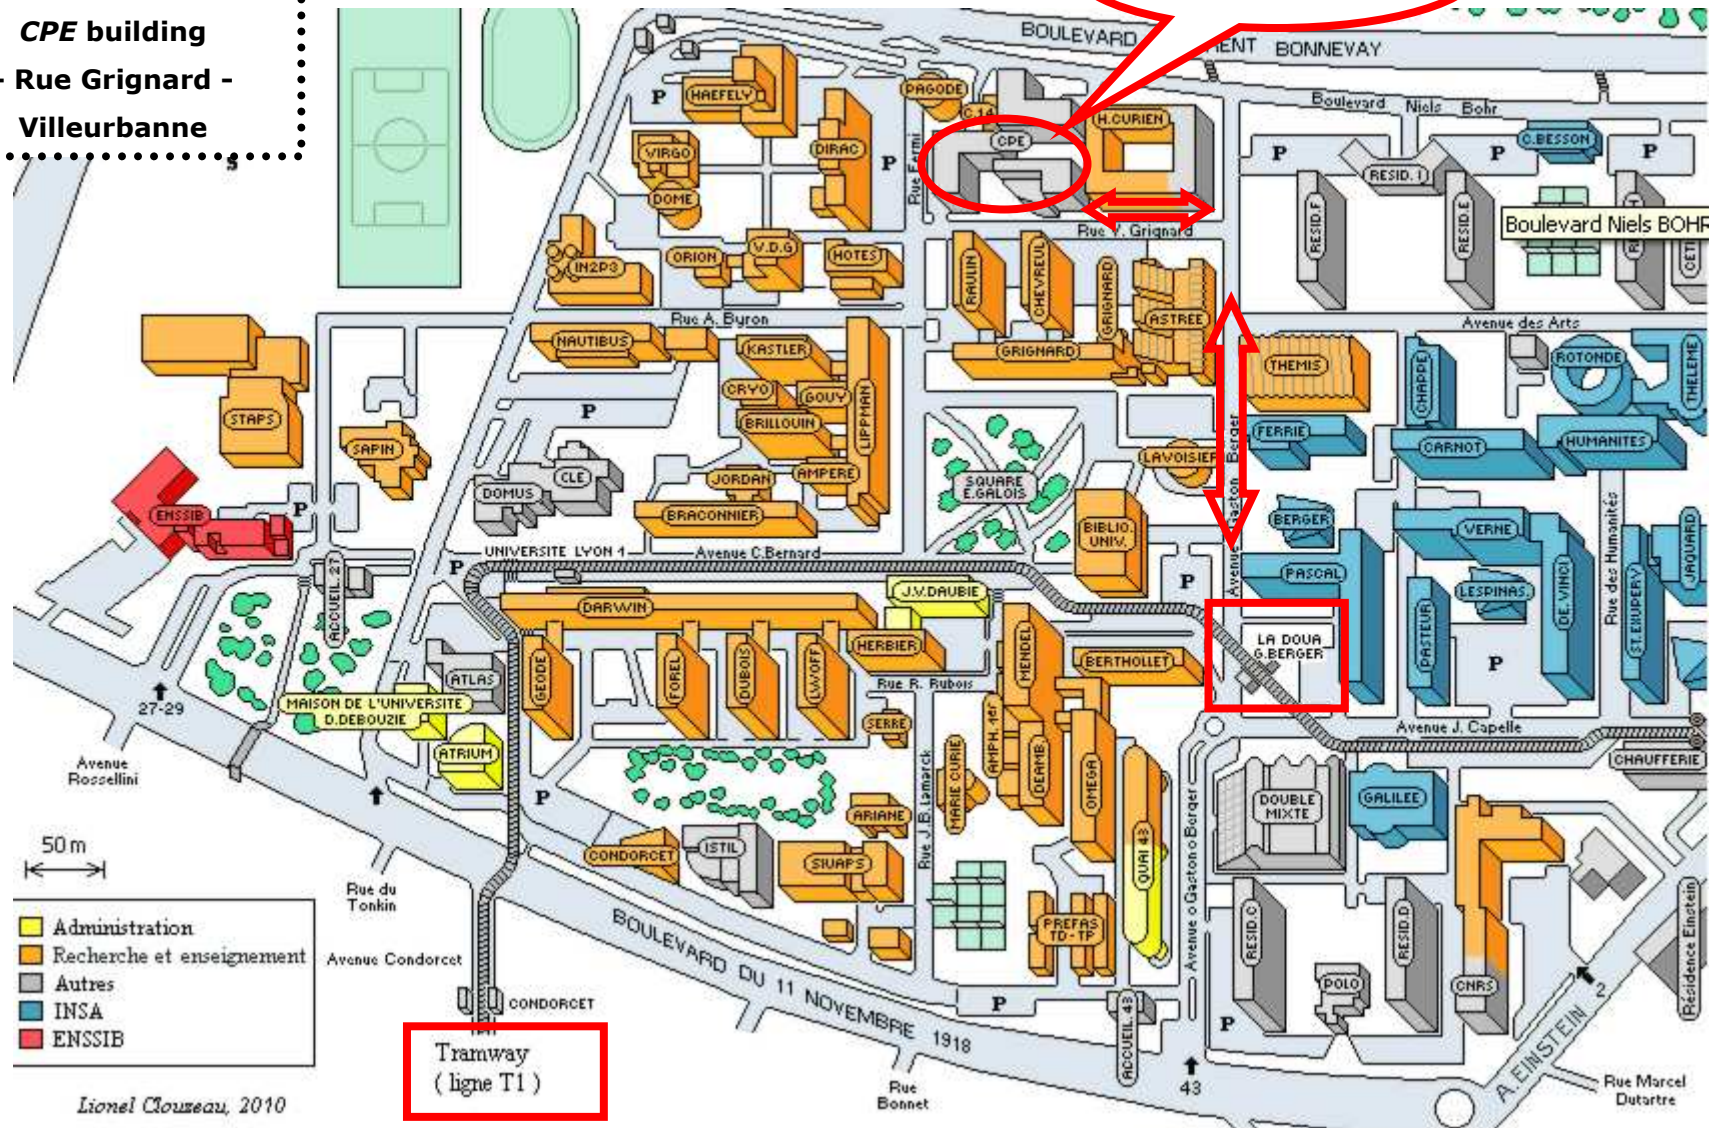

Workshop SIC

Campus de la Doua

CPE building

- Rue Grignard -

Villeurbanne

To arrive to CPE building, use Tramway T1 direction "IUT Feysine" – stop station "La Doua-Gaston Berger"